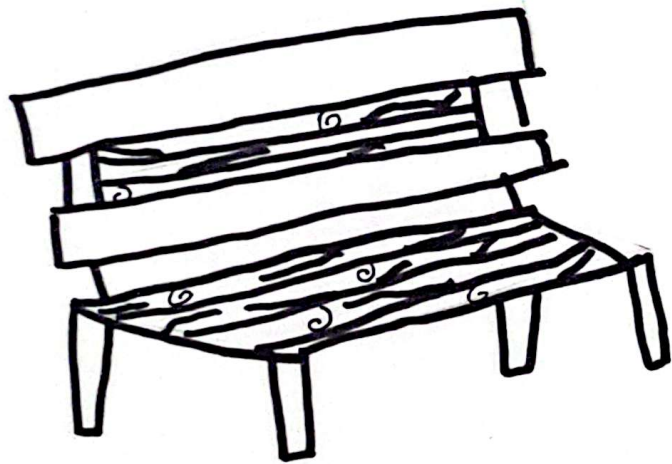

S W I V E L
B E N C H W I T H
R O O F

Paula Marrin, Laura López, Claudia Borderas, Valeria Ruiz

INVENT A PRODUCT

SWIVEL BENCH WITH ROOF

We invented a revolving bench, the best solution for the rain. It is a bench that when it rains, rotates the seating area and pops out a roof so you don't get wet when you sit down!

We invented it because if you are outside and want to sit with your friends or family, and you can't because all the benches are wet you can sit on ours.

This is a product that turns into a rotating street bench with a roof. It rotates so that even when it is raining constantly, it won't get wet.

It is better than other benches because you can sit on them when it rains without getting wet. It has an ergonomic and aesthetic design that modernizes the streets.

The benches are made of aluminum and are gray in color. They also have a black button on the bottom that allows you to turn them over.